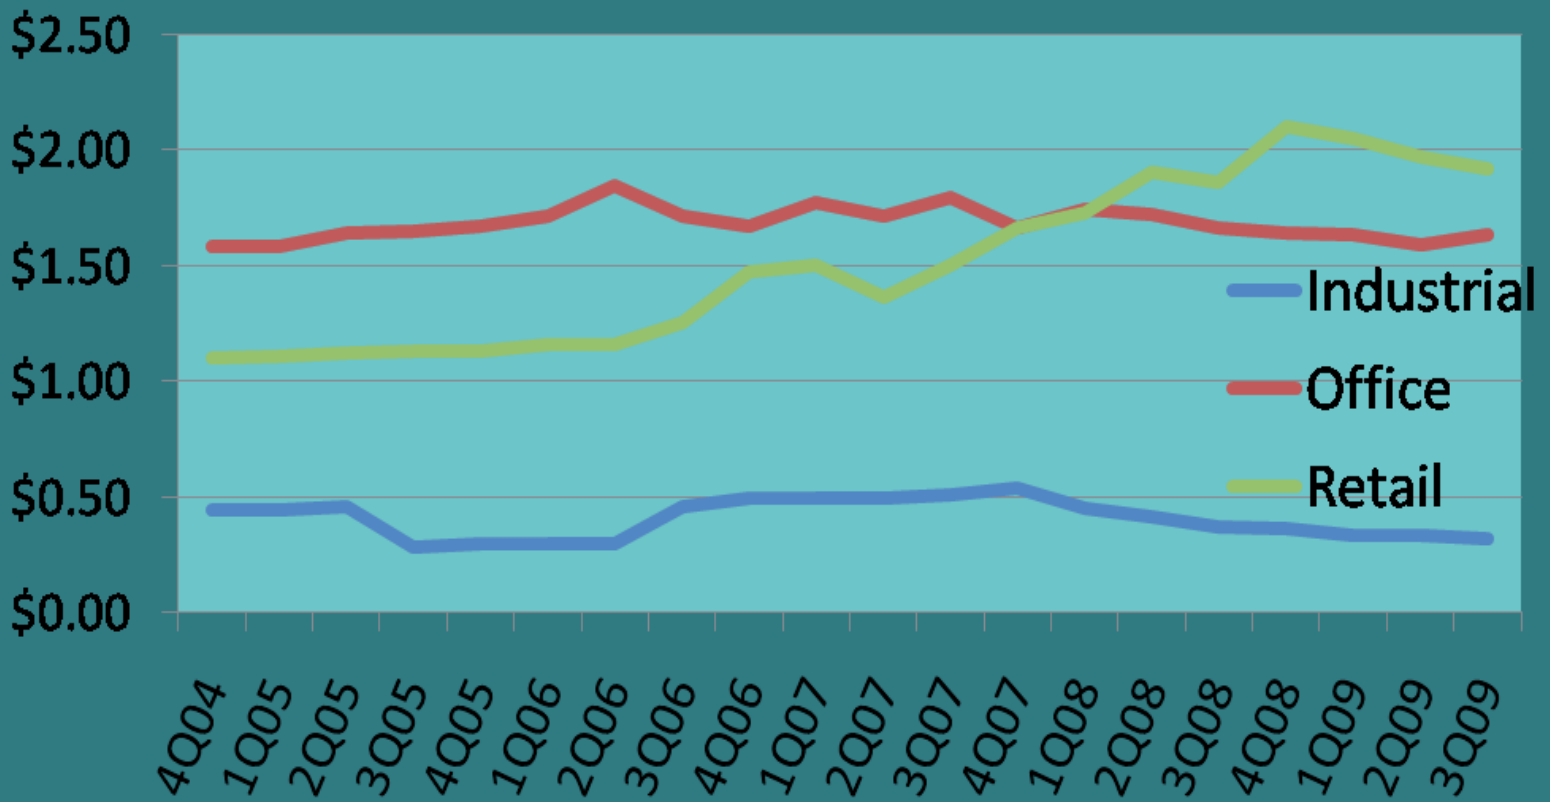

Commercial Lease Rates

(\$ per square foot)

Date courtesy of CB Richard Ellis Commercial Real Estate through third quarter 2009.