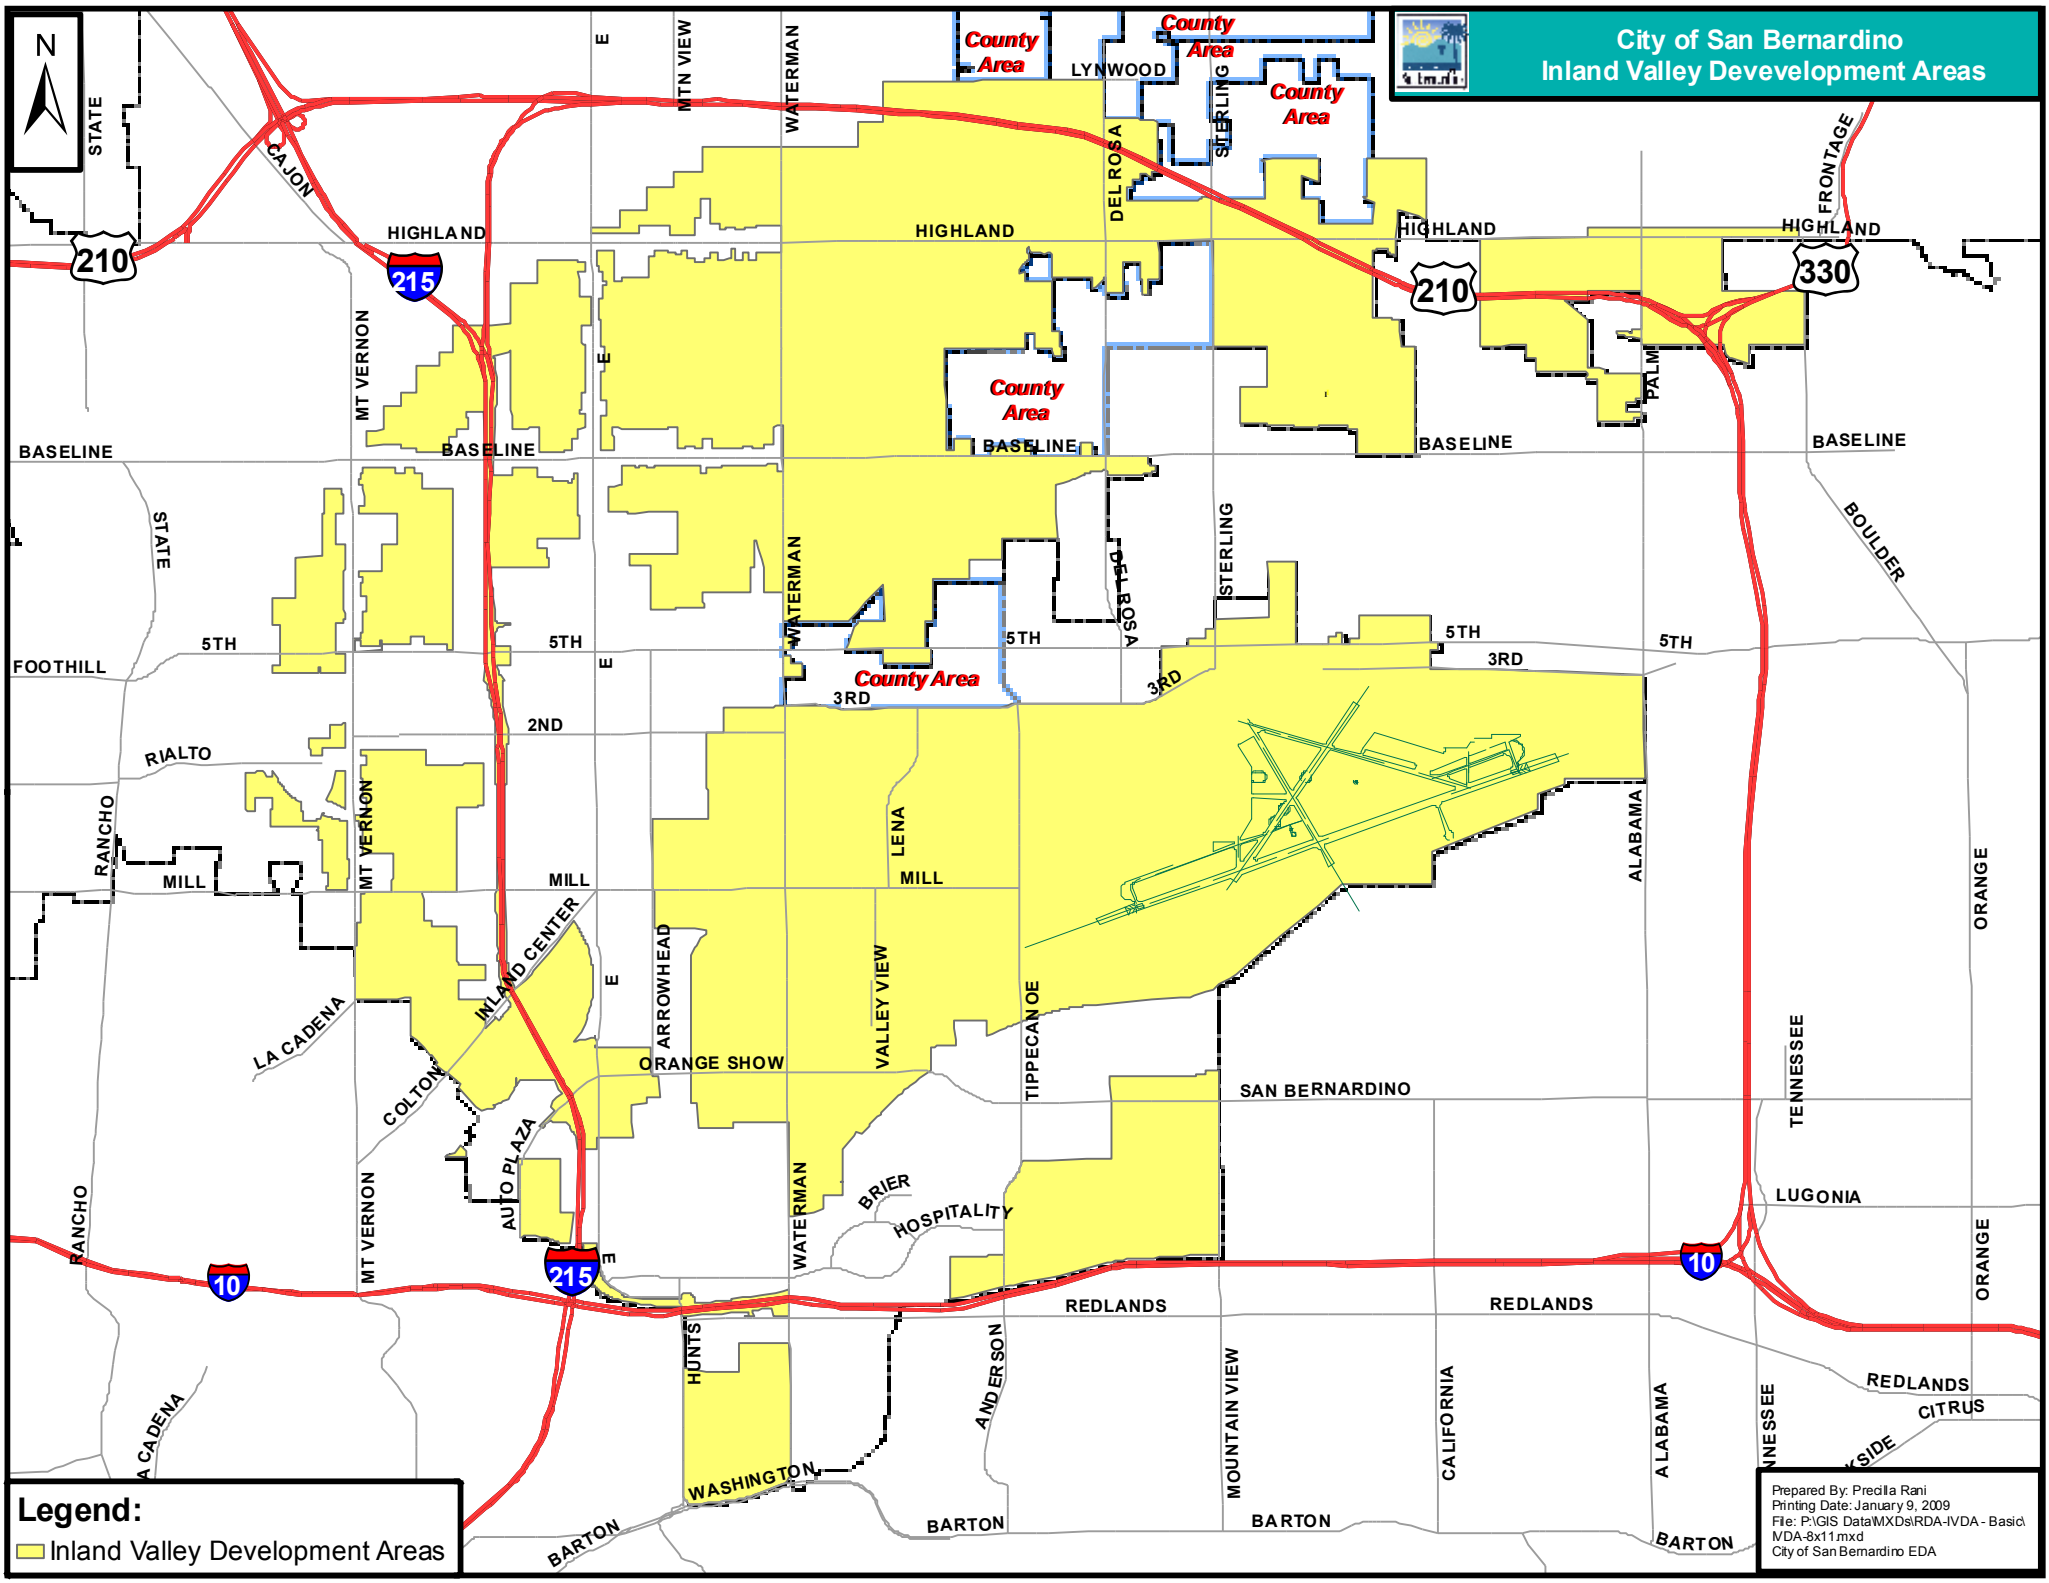

City of San Bernardino  
Inland Valley Development Areas

**Legend:**  
 Inland Valley Development Areas

Prepared By: Preclla Rani  
 Printing Date: January 9, 2009  
 File: P:\GIS Data\MXDs\RDA-IVDA - Basic  
 VDA-8x11.mxd  
 City of San Bernardino EDA